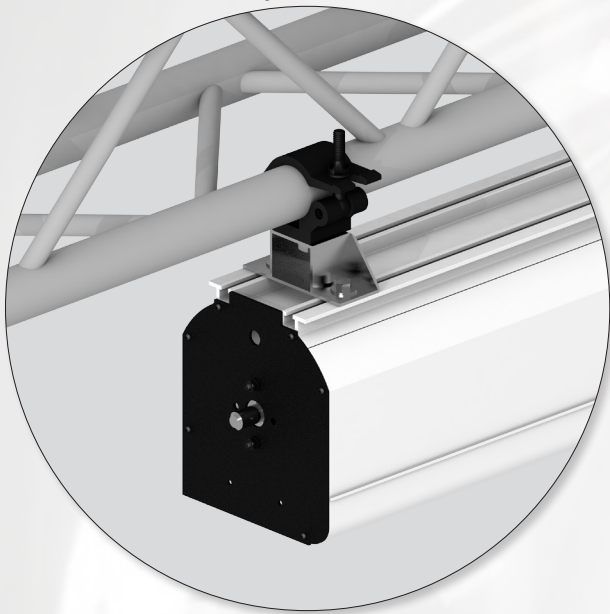

TRUSS MOUNTING BRACKET FOR MAJOR PRO-C AND FLATMAX

The **TRUSS MOUNTING BRACKET** is suitable to fix **Major Pro-C** electric screens or **FlatMax** frame screens onto a truss system. The mounting bracket can be used on all truss systems with tubes diameter 48 till 51 mm.

Major Pro-C