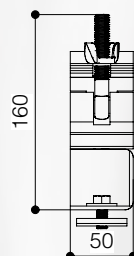

TRUSS MOUNTING BRACKET FOR MAJOR PRO-C AND FLATMAX

The **TRUSS MOUNTING BRACKET** is suitable to fix **Major Pro-C** electric screens or **FlatMax** frame screens onto a truss system. The mounting bracket can be used on all truss systems with tubes diameter 48 till 51 mm.

Side view

EUROSCREEN S.r.l.

Via Stiria, 45/16 - 33100 Udine - Italy
Tel. +39 0432 522755
info@screenint.com
www.screenint.com

Euroscreen S.r.l. has reserved the right to modify its products at anytime without obligation of notice, in order to improve their performances.