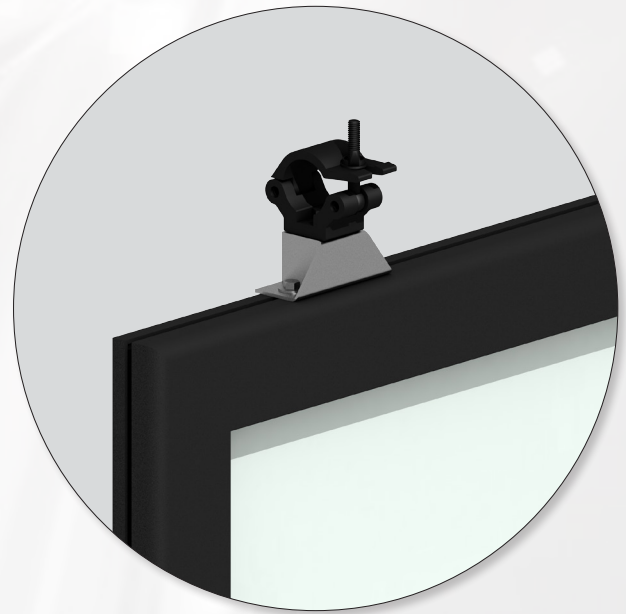

TRUSS MOUNTING BRACKET FOR MAJOR PRO-C AND FLATMAX

The **TRUSS MOUNTING BRACKET** is suitable to fix **Major Pro-C** electric screens or **FlatMax** frame screens onto a truss system. The mounting bracket can be used on all truss systems with tubes diameter 48 till 51 mm.

FlatMax

EUROSCREEN S.r.l.

Via Stiria, 45/16 - 33100 Udine - Italy
Tel. +39 0432 522755
info@screenint.com
www.screenint.com

Euroscreen S.r.l. has reserved the right to modify its products at anytime without obligation of notice, in order to improve their performances.