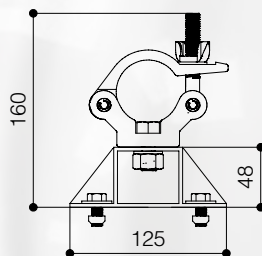

TRUSS MOUNTING BRACKET FOR MAJOR PRO-C AND FLATMAX

The **TRUSS MOUNTING BRACKET** is suitable to fix **Major Pro-C** electric screens or **FlatMax** frame screens onto a truss system. The mounting bracket can be used on all truss systems with tubes diameter 48 till 51 mm.

Front view

EUROSCREEN S.r.l.

Via Stiria, 45/16 - 33100 Udine - Italy
Tel. +39 0432 522755
info@screenint.com
www.screenint.com

Euroscreen S.r.l. has reserved the right to modify its products at anytime without obligation of notice, in order to improve their performances.