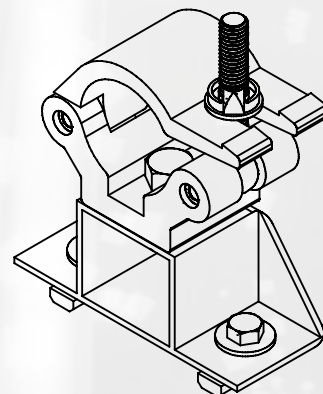

EUROSCREEN S.r.l.

Via Stiria, 45/16 - 33100 Udine - Italy
Tel. +39 0432 522755
info@screenint.com
www.screenint.com

Euroscreen S.r.l. has reserved the right to modify its products at anytime without obligation of notice, in order to improve their performances.