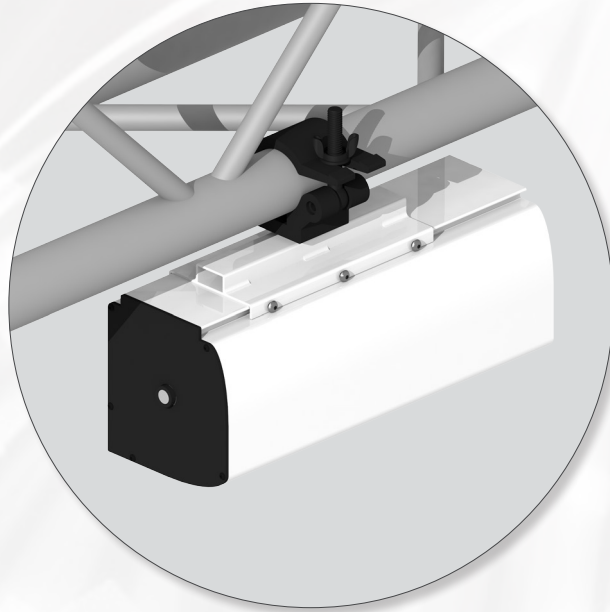

TRUSS MOUNTING BRACKET FOR COMPACT AND MAJOR

The **TRUSS MOUNTING BRACKET** is suitable to fix **Compact** and **Major** electric screens onto a truss system. The mounting bracket can be used on all truss systems with tubes diameter 48 till 51 mm.

Ellipse / Major

EUROSCREEN S.r.l.

Via Stiria, 45/16 - 33100 Udine - Italy

Tel. +39 0432 522755

info@screenint.com

www.screenint.com

Euroscreen S.r.l. has reserved the right to modify its products at anytime without obligation of notice, in order to improve their performances.