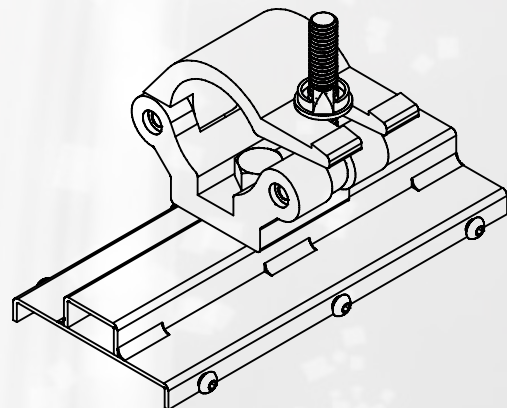

TRUSS MOUNTING BRACKET FOR COMPACT AND MAJOR

The **TRUSS MOUNTING BRACKET** is suitable to fix **Compact** and **Major** electric screens onto a truss system. The mounting bracket can be used on all truss systems with tubes diameter 48 till 51 mm.

Ellipse / Major

EUROSCREEN S.r.l.

Via Stiria, 45/16 - 33100 Udine - Italy

Tel. +39 0432 522755

info@screenint.com

www.screenint.com

Euroscreen S.r.l. has reserved the right to modify its products at anytime without obligation of notice, in order to improve their performances.