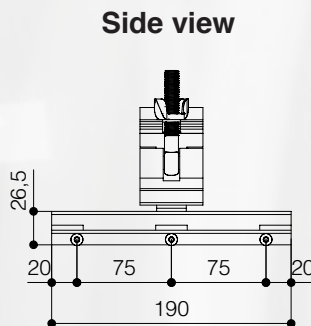

TRUSS MOUNTING BRACKET FOR COMPACT AND MAJOR

The **TRUSS MOUNTING BRACKET** is suitable to fix **Compact** and **Major** electric screens onto a truss system. The mounting bracket can be used on all truss systems with tubes diameter 48 till 51 mm.

Ellipse / Major

EUROSCREEN S.r.l.

Via Stiria, 45/16 - 33100 Udine - Italy

Tel. +39 0432 522755

info@screenint.com

www.screenint.com

Euroscreen S.r.l. has reserved the right to modify its products at anytime without obligation of notice, in order to improve their performances.