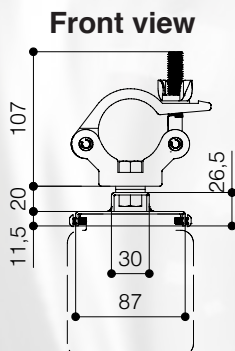

TRUSS MOUNTING BRACKET FOR COMPACT AND MAJOR

The **TRUSS MOUNTING BRACKET** is suitable to fix **Compact** and **Major** electric screens onto a truss system. The mounting bracket can be used on all truss systems with tubes diameter 48 till 51 mm.

Ellipse / Major

EUROSCREEN S.r.l.

Via Stiria, 45/16 - 33100 Udine - Italy

Tel. +39 0432 522755

info@screenint.com

www.screenint.com

Euroscreen S.r.l. has reserved the right to modify its products at anytime without obligation of notice, in order to improve their performances.