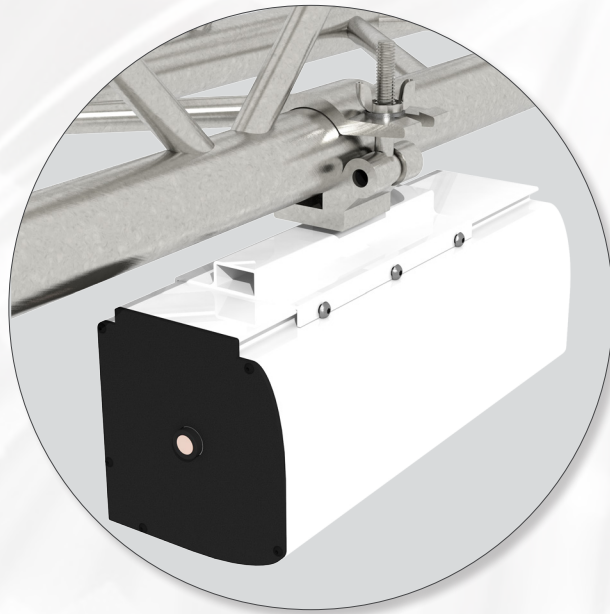

TRUSS MOUNTING BRACKET FOR COMPACT AND MAJOR

The **TRUSS MOUNTING BRACKET** is suitable to fix **Compact** and **Major** electric screens onto a truss system. The mounting bracket can be used on all truss systems with tubes diameter 48 till 51 mm.

Compact / Major

EUROSCREEN S.r.l.

Via Stiria, 45/16 - 33100 Udine - Italy

Tel. +39 0432 522755

info@screenint.com

www.screenint.com

Euroscreen S.r.l. has reserved the right to modify its products at anytime without obligation of notice, in order to improve their performances.