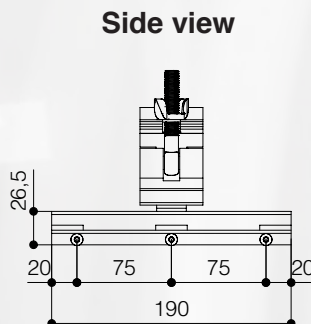

TRUSS MOUNTING BRACKET FOR COMPACT AND MAJOR

The **TRUSS MOUNTING BRACKET** is suitable to fix **Compact** and **Major** electric screens onto a truss system. The mounting bracket can be used on all truss systems with tubes diameter 48 till 51 mm.

Compact / Major

EUROSCREEN S.r.l.

Via Stiria, 45/16 - 33100 Udine - Italy

Tel. +39 0432 522755

info@screenint.com

www.screenint.com

Euroscreen S.r.l. has reserved the right to modify its products at anytime without obligation of notice, in order to improve their performances.