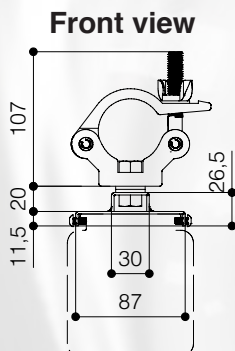

TRUSS MOUNTING BRACKET FOR COMPACT AND MAJOR

The **TRUSS MOUNTING BRACKET** is suitable to fix **Compact** and **Major** electric screens onto a truss system. The mounting bracket can be used on all truss systems with tubes diameter 48 till 51 mm.

Compact / Major

EUROSCREEN S.r.l.

Via Stiria, 45/16 - 33100 Udine - Italy

Tel. +39 0432 522755

info@screenint.com

www.screenint.com

Euroscreen S.r.l. has reserved the right to modify its products at anytime without obligation of notice, in order to improve their performances.