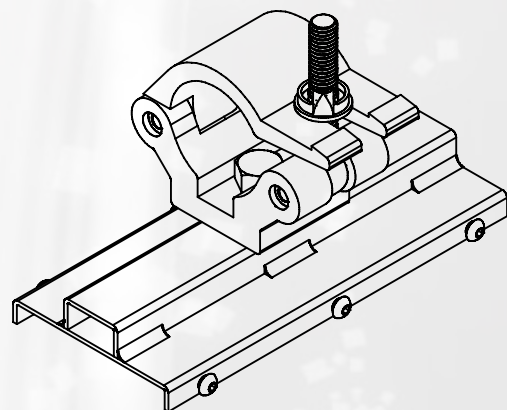

TRUSS MOUNTING BRACKET FOR COMPACT AND MAJOR

The **TRUSS MOUNTING BRACKET** is suitable to fix **Compact** and **Major** electric screens onto a truss system. The mounting bracket can be used on all truss systems with tubes diameter 48 till 51 mm.

Compact / Major

EUROSCREEN S.r.l.

Via Stiria, 45/16 - 33100 Udine - Italy

Tel. +39 0432 522755

info@screenint.com

www.screenint.com

Euroscreen S.r.l. has reserved the right to modify its products at anytime without obligation of notice, in order to improve their performances.