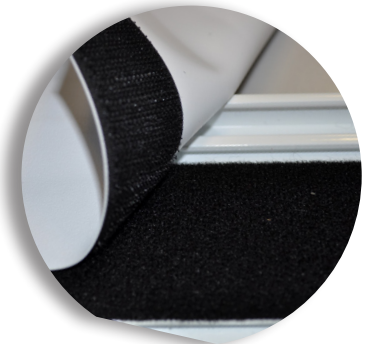

TECHNICAL SPECIFICATIONS

CANALETTO WRAP AROUND is an excellent design solution for fix installations in professional, corporate and Home Cinema environments. Canaletto Wrap Around is an **edge less frame screen** that allows to achieve a perfect, smart and design look, combining the best high quality projection fabrics with the most demanding design needs.

Available in 1:1, 4:3, 16:9 and 16:10 ratios or bespoke sizes.

- Smart and neat finishing of the wrap **around corners**
- Outside frame screen dimension is the same as the viewing area
- Edges are 90° in all directions – full squareness
- Total frame depth including wall mounting brackets: 27 mm.
- Wall mounting brackets on upper and lower frame for SAFE installation
- Fixing brackets are NOT VISIBLE with wall mounted screen
- Innovative easy and quick fixing of the projection surface to the rear side of the frame with Velcro strip
- Available with 3D and 2D projection fabrics
- Flame retardant projection surfaces – classification M1, M2 and B1

PROJECTION CLOTHS			
Front projection surfaces	Gain		
White	1.2		
Lumi Grey	0.8		
Microperforated	1.1		
Lumi Grey Microperforated	0.8		
Foldaway*	1.5		
Bright Contrast 3D 0.8*	0.8		
Ultra HD*	1.2		

*Limited in height