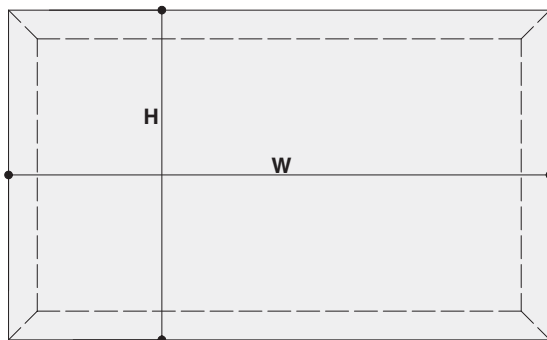

TECHNICAL SPECIFICATIONS

CANALETTO WRAP AROUND is an excellent design solution for fix installations in professional, corporate and Home Cinema environments. Canaletto Wrap Around is an **edge less frame screen** that allows to achieve a perfect, smart and design look, combining the best high quality projection fabrics with the most demanding design needs.

Available in 1:1, 4:3, 16:9 and 16:10 ratios or bespoke sizes.

- Smart and neat finishing of the wrap **around corners**
- Outside frame screen dimension is the same as the viewing area
- Edges are 90° in all directions – full squareness
- Total frame depth including wall mounting brackets: 27 mm.
- Wall mounting brackets on upper and lower frame for SAFE installation
- Fixing brackets are NOT VISIBLE with wall mounted screen
- Innovative easy and quick fixing of the projection surface to the rear side of the frame with Velcro strip
- Available with 3D and 2D projection fabrics
- Flame retardant projection surfaces – classification M1, M2 and B1

The measures in the drawings are expressed in millimetres.

DIMENSIONS measures in cm				
1:1 Ratio Viewing area (WxH)	4:3 Ratio Viewing area (WxH)	16:9 Ratio Viewing area (WxH)	16:10 Ratio Viewing area (WxH)	Approx. net weight (Kg)
160 x 160	160 x 120	160 x 100	160 x 90	11
180 x 180	180 x 135	180 x 112	180 x 101	13
200 x 200	200 x 150	200 x 125	200 x 112	15
220 x 220	220 x 165	220 x 137	220 x 124	16
250 x 250	250 x 190	250 x 156	250 x 140	19
300 x 300	300 x 225	300 x 187	300 x 169	23
-	350 x 265	350 x 219	350 x 197	27
-	400 x 300	400 x 250	400 x 225	31