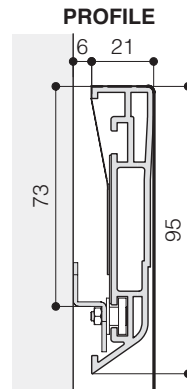

Available in 1:1, 4:3, 16:9 and 16:10 ratios or bespoke sizes.

- Smart and neat finishing of the wrap **around corners**
- Outside frame screen dimension is the same as the viewing area
- Edges are 90° in all directions – full squareness
- Total frame depth including wall mounting brackets: 27 mm.
- Wall mounting brackets on upper and lower frame for SAFE installation
- Fixing brackets are NOT VISIBLE with wall mounted screen
- Innovative easy and quick fixing of the projection surface to the rear side of the frame with Velcro strip
- Available with 3D and 2D projection fabrics
- Flame retardant projection surfaces – classification M1, M2 and B1

The measures in the drawings are expressed in millimetres.

DIMENSIONS measures in cm				
1:1 Ratio Viewing area (WxH)	4:3 Ratio Viewing area (WxH)	16:9 Ratio Viewing area (WxH)	16:10 Ratio Viewing area (WxH)	Approx. net weight (Kg)
160 x 160	160 x 120	160 x 100	160 x 90	11
180 x 180	180 x 135	180 x 112	180 x 101	13
200 x 200	200 x 150	200 x 125	200 x 112	15
220 x 220	220 x 165	220 x 137	220 x 124	16
250 x 250	250 x 190	250 x 156	250 x 140	19
300 x 300	300 x 225	300 x 187	300 x 169	23
-	350 x 265	350 x 219	350 x 197	27
-	400 x 300	400 x 250	400 x 225	31