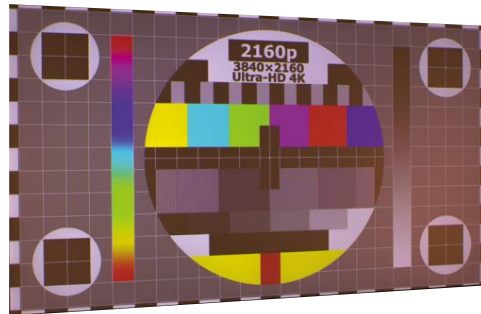

## PROJECTION TESTS\*

Room completely dark

Direct artificial light on screen

Lamp "Ryet Led"  
400 lm - 5w - 2700 Kelvin - (n.3 left, n.3 right)

Artificial light from ceiling

Compact fluorescent lamps 55w  
Color temperature - 4000 Kelvin - n.2 pcs

\* Tested with projector  
EPSON EH-LS10000 (1.500 AI)

## LUMI GREY

FRONT PROJECTION (NON PERFORATED)

PVC based, grey, matt surface, weldable.

Suitable for all dimensions and video formats.

To be used in projections where **high contrast** is required.

Suitable for   
 → **Motorized screen**    
 → **Fixed frame screen**

Colour	★★★★☆
Contrast	★★★★★
Ambient light rejection	★★★☆☆
4K projection	★★★★★