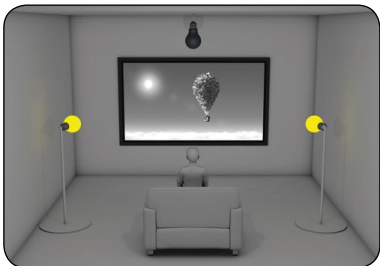

## PROJECTION TESTS\*

Room completely dark

Direct artificial light on screen

Lamp "Ryet Led"  
400 lm - 5w - 2700 Kelvin - (n.3 left, n.3 right)

Artificial light from ceiling

Compact fluorescent lamps 55w  
Color temperature - 4000 Kelvin - n.2 pcs

## LUMI GREY

FRONT PROJECTION (NON PERFORATED)

PVC based, grey, matt surface, weldable.

Suitable for all dimensions and video formats.

To be used in projections where **high contrast** is required.

Suitable for   
 → **Motorized screen**    
 → **Fixed frame screen**