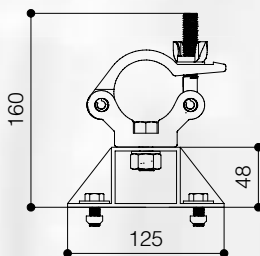

TRUSS MOUNTING BRACKET FOR MAJOR PRO-C AND FLATMAX

The **TRUSS MOUNTING BRACKET** is suitable to fix **Major Pro-C** electric screens or **FlatMax** frame screens onto a truss system. The mounting bracket can be used on all truss systems with tubes diameter 48 till 51 mm.

Front view

EUROSCREEN S.r.l.

Via Stiria, 45/16 - 33100 Udine - Italy

Tel. +39 0432 522755

info@screenint.com

www.screenint.com

Euroscreen S.r.l. has reserved the right to modify its products at any time without obligation of notice, in order to improve their performances.