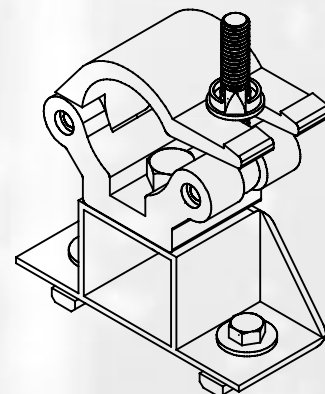

EUROSCREEN S.r.l.

Via Stiria, 45/16 - 33100 Udine - Italy

Tel. +39 0432 522755

info@screenint.com

www.screenint.com

Euroscreen S.r.l. has reserved the right to modify its products at any time without obligation of notice, in order to improve their performances.