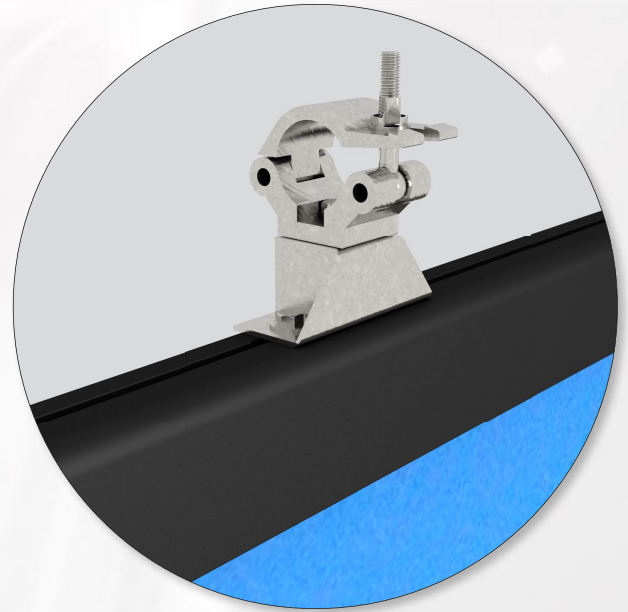

TRUSS MOUNTING BRACKET FOR MAJOR PRO-C AND FLATMAX

The **TRUSS MOUNTING BRACKET** is suitable to fix **Major Pro-C** electric screens or **FlatMax** frame screens onto a truss system. The mounting bracket can be used on all truss systems with tubes diameter 48 till 51 mm.

FlatMax

EUROSCREEN S.r.l.

Via Stiria, 45/16 - 33100 Udine - Italy

Tel. +39 0432 522755

info@screenint.com

www.screenint.com

Euroscreen S.r.l. has reserved the right to modify its products at any time without obligation of notice, in order to improve their performances.