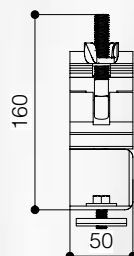

TRUSS MOUNTING BRACKET FOR MAJOR PRO-C AND FLATMAX

The **TRUSS MOUNTING BRACKET** is suitable to fix **Major Pro-C** electric screens or **FlatMax** frame screens onto a truss system. The mounting bracket can be used on all truss systems with tubes diameter 48 till 51 mm.

Side view

EUROSCREEN S.r.l.

Via Stiria, 45/16 - 33100 Udine - Italy

Tel. +39 0432 522755

info@screenint.com

www.screenint.com

Euroscreen S.r.l. has reserved the right to modify its products at any time without obligation of notice, in order to improve their performances.