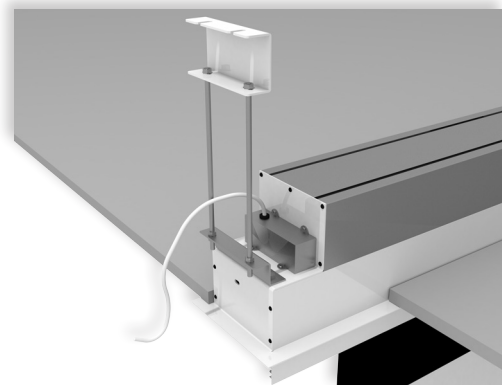

RAFFAELLO HOME CINEMA is a new electric projection screen, that has an innovative mechanical construction which makes it an ideal and unique solution for in-ceiling installations both in residential and AV professional environments.

Its peculiarity is that, once mounted inside the false ceiling, **the product is completely hidden and no visible openings can be seen.**

The mechanism is composed by two silent and fast motors, one for the opening of the trap door and the other for rolling down of the projection screen.

This model has black side borders of 5 cm. of width and a black top drop of 30 cm.

IMPORTANT: The structure allows substitution of the projection surface rolling pipe without the need to uninstall the product completely.

LEFT SIDE VIEW (motor side)

Available in 4:3, 16:9 and 16:10 formats or *bespoke sizes*.

n.2
Ceiling
mounting
brackets

n.1
On/off
switcher

Kit RF Remote
control with
external
receiver

Interface
switch 12 volt