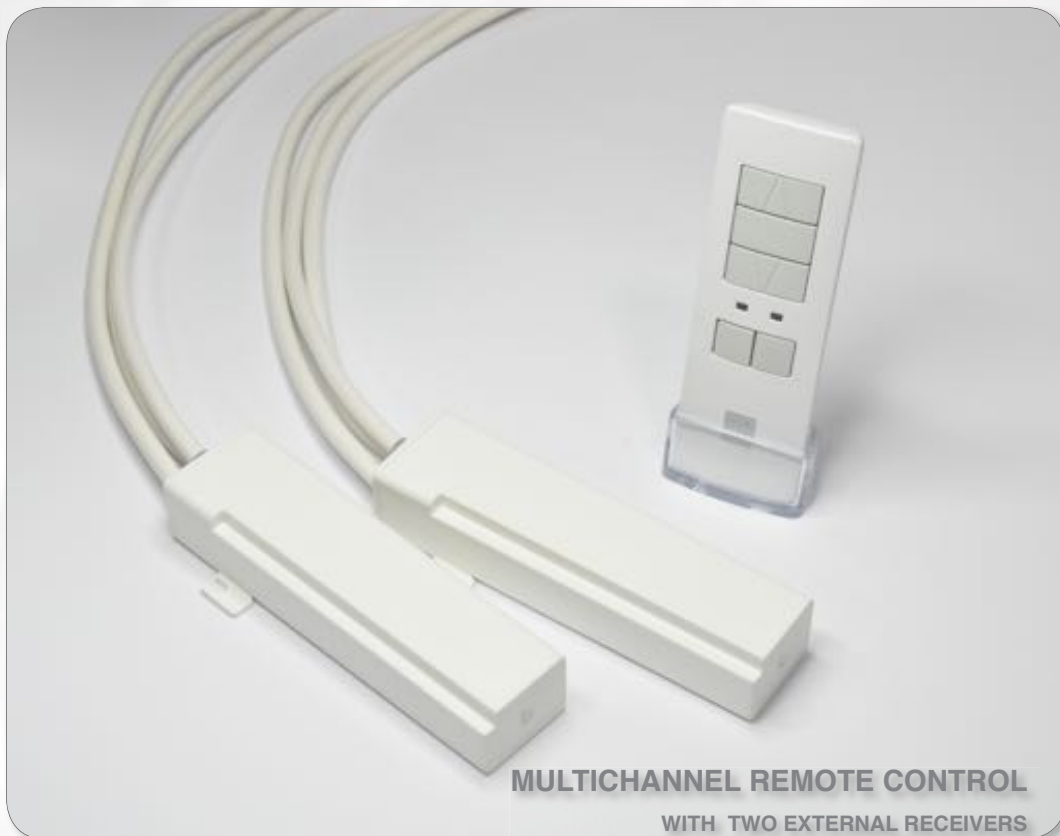

## MULTICHANNEL REMOTE CONTROL WITH TWO EXTERNAL RECEIVERS (868MHz)

The **MULTICHANNEL REMOTE CONTROL** has 2 channels, every one of them can radio control one product. It is supplied with two small receivers (52x27x136 cm. WxDxH) that can be easily hidden and that can be connected to two different appliances.

The remote control can control the two appliances both simultaneously and also one at a time.

This kit is a useful accessory that can be supplied with the Screen Winch System and its motorized screen or with a projector lift and its electric screen or in any application where you would like to make use of one remote control to switch on/off different appliances.

The remote control receiver offers the possibility to manage the connected equipment also by a pulls switch (not included) or via a room control system.

Receiver dimension: **52x27x136 mm (WxDxH)**

**EUROSCREEN S.r.l.**