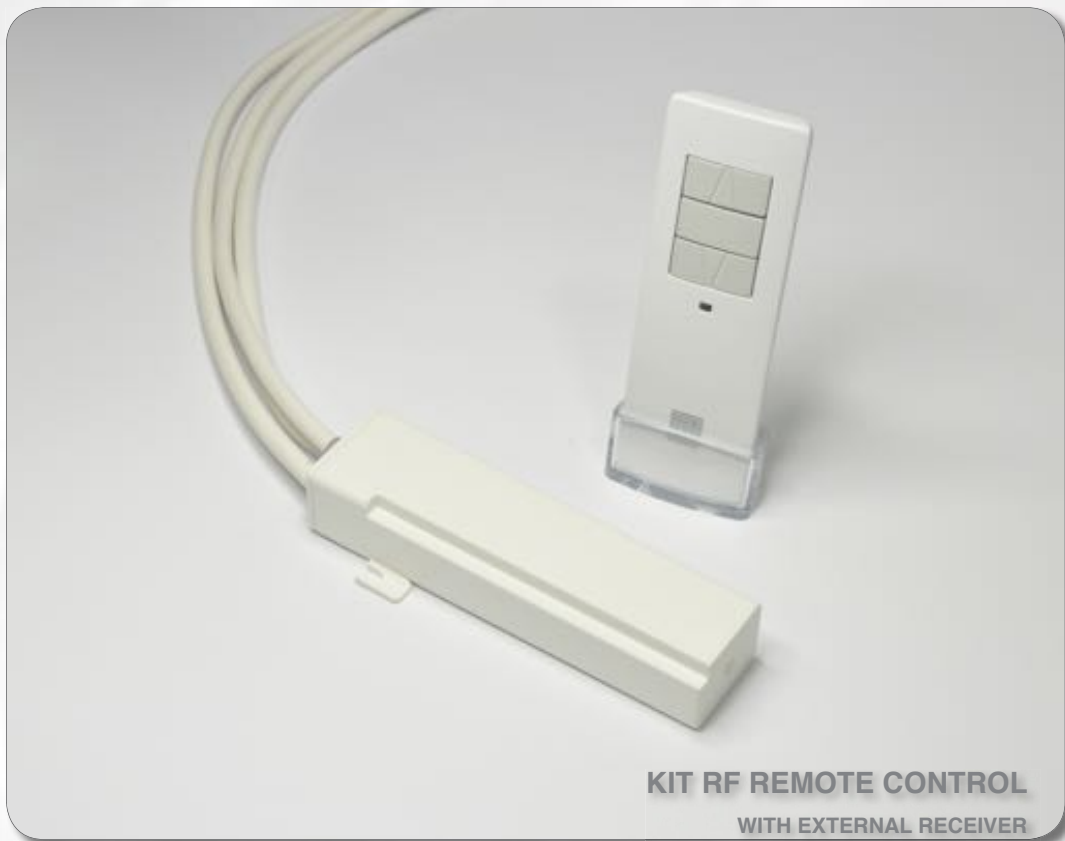

## KIT RF REMOTE CONTROL WITH EXTERNAL RECEIVER (868MHz)

The **KIT RADIO EXTERNAL** is composed by a radio frequency handheld remote control and a receiver that should be connected to the product you would like to radio-control.

The receiver can be easily hidden thanks to its small dimensions (52x27x136 cm. WxDxH).

This kit can be used with the whole range of electric screens and with all the projector lifts.

The remote control receiver offers the possibility to manage the connected equipment also by a pulls switch (not included) or via a room control system.