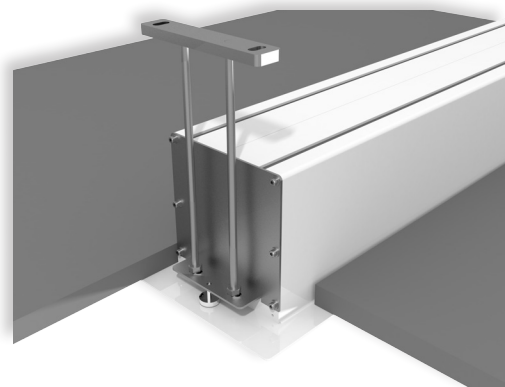

GIOTTO PROFESSIONAL is the most innovative UPGRADABLE electric **in-ceiling** projection screen on the market. Its mechanical construction makes it an ideal and unique solution for in-ceiling installations both in residential and AV professional environments.

The Giotto is easy to mount and has the **possibility to install the roller tube with projection cloth after the installation is finished.**

This peculiar feature allows also to easily substitute the projection surface if required by the customer for maintenance reasons, or necessity to upgrade the projection cloth.

Available in 4:3, 1:1 and 16:10 formats or **bespoke sizes**.

LEFT SIDE VIEW

n.2
Ceiling
mounting
brackets

n.1
On/off
switcher

Extremely
quiet motor

Kit RF Remote
control with
external
receiver

Interface
switch 12 volt