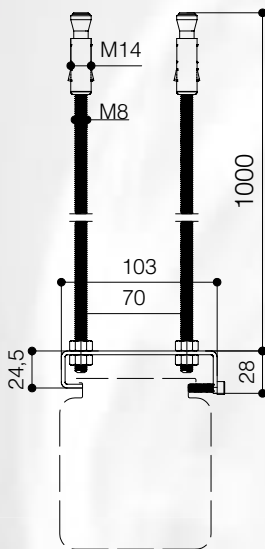

FALSE CEILING MOUNTING SET

FALSE CEILING MOUNTING SET is made for the range of Compact and Major electrical screens.

It is suitable to lower a screen casing up to 100 cm. from the ceiling.

The threaded rods can be cut at the desired length.

It is an ideal accessory to suspend a screen from a high ceiling.

Side view