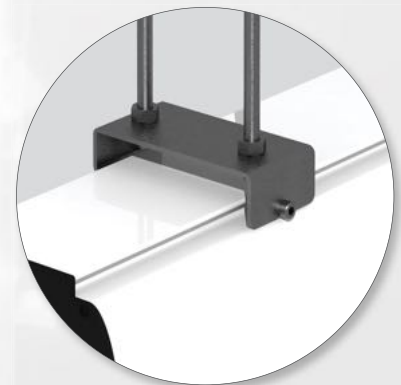

FALSE CEILING MOUNTING SET

FALSE CEILING MOUNTING SET is made for the range of Compact and Major electrical screens.

It is suitable to lower a screen casing up to 100 cm. from the ceiling.

The threaded rods can be cut at the desired length.

It is an ideal accessory to suspend a screen from a high ceiling.

Side view

Front view

FALSE CEILING MOUNTING SET

EUROSCREEN S.r.l.

Via Stiria, 45/16 - 33100 Udine - Italy

Tel. +39 0432 522755

info@screenint.com