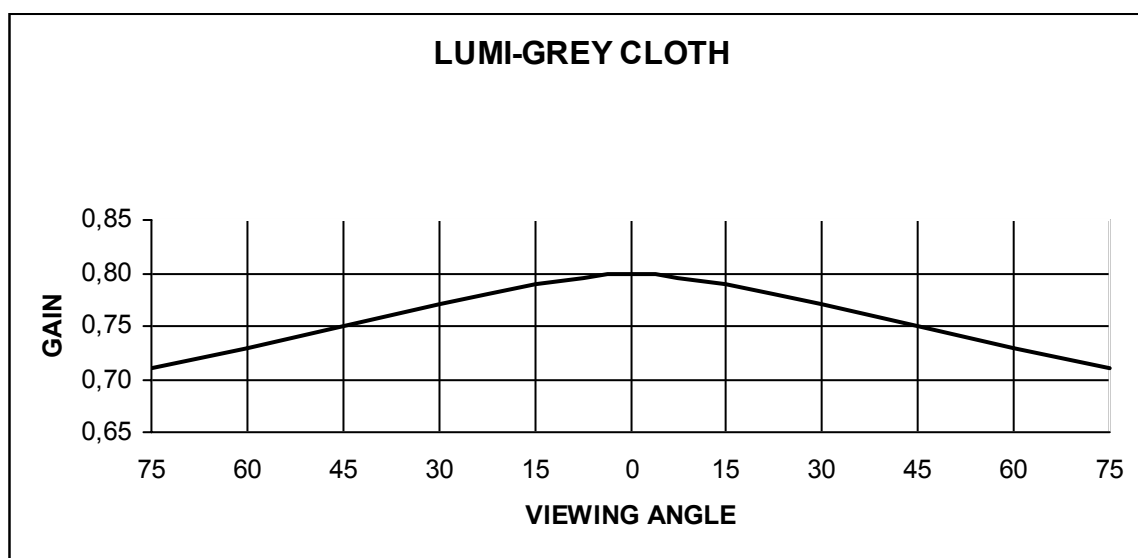

| GAIN | VIEWING ANGLE | SPOOLER HEIGHT | THICKNESS | FIRE PROOF CERT. |
|------|---------------|----------------|-----------|------------------|
| 0.8 | 150° | cm. 240 | mm. 0,4 | M1 7201-96 |

Euroscreen S.r.l. has reserved the right to modify, without obligation of notice and at any time, the technical characteristics of its products in order to further improve their performance.